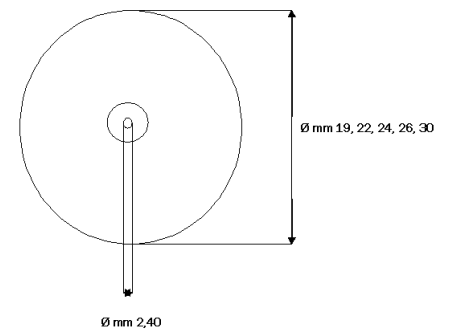

SPAZZOLA CIRCOLARE SENZA GAMBO SERIE "SG" WHEEL BRUSHES WITHOUT MANDREL SERIES "SG"

ARTICOLO ... CODE		Ø mm
1	SG3100 Setola bianca ... White bristle	19, 22, 24
2	SG2100 Setola nera ... Black bristle	19, 22, 24
3	SG3800 Pelo capra ... Soft goats hair	19, 22, 24
4	SG4513 Tela cotone grezza ... A pure raw cloth	22, 24
5	SGMF Micro fibra**	22, 24
6	SG4511 Tela cotone bianca morbida ... A pure white soft cloth**	22, 24
7	SG4500 Filo cotone ... Cotton yarn**	24, 26, 30

****Doppio spessore**
Double thickness